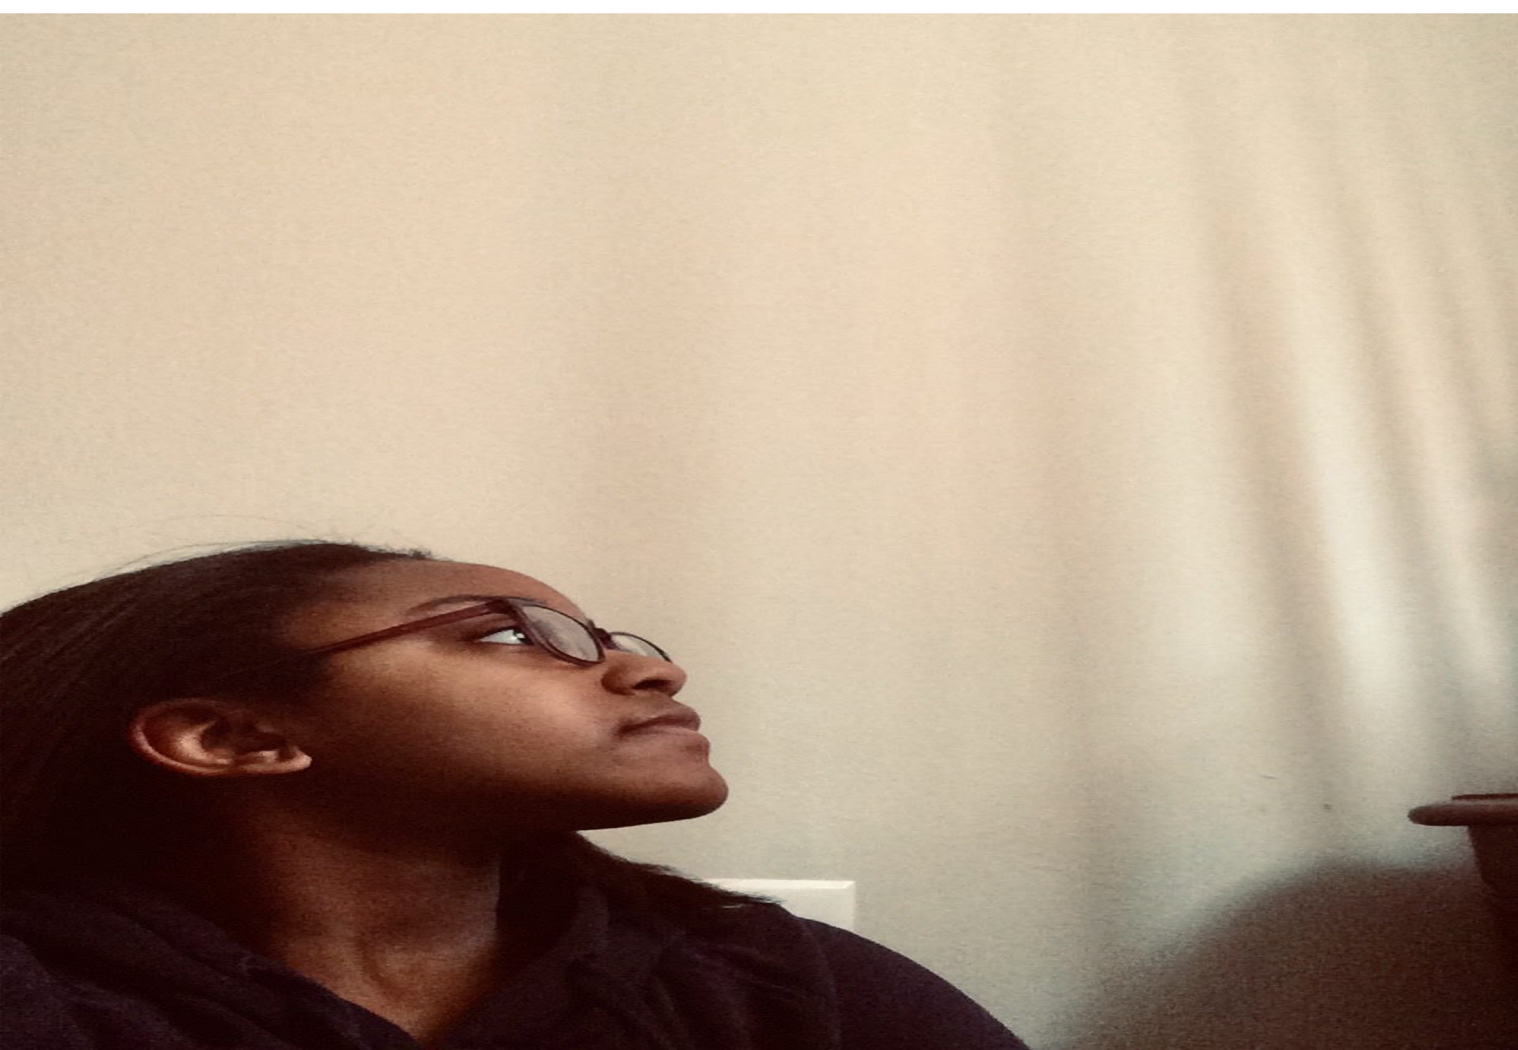

Everyday DC 2021: Brookland Middle School

Raniyah Johnson

Adrian henderson

Is it a DREAM

Semaj White

Addiyn Higgins

Jada Bowie

A pair of black Adidas Boost sneakers is displayed on a brown cardboard shoe box. The box is tilted and has the word "BOOST" printed in large, bold, black capital letters on its side. The sneakers have a black Primeknit upper and a white Boost midsole. They are positioned on a light-colored wooden floor against a plain, light-colored wall. A white baseboard is visible at the bottom of the wall.